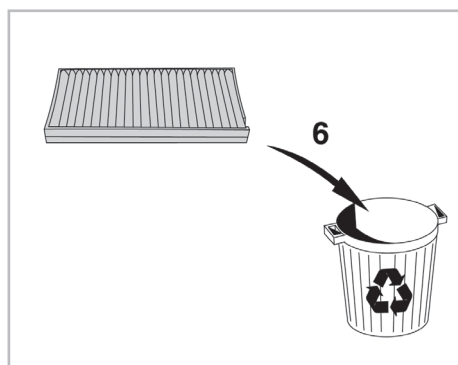

COMFORT

particle filter

FOR
BMW

SERIES 5 (E60/61) A/C+/- (08/03 >) / SERIES 6 (E63/64) A/C+/- (09/03 >)

698863

FH906

PA

WANT TO
KNOW MORE?