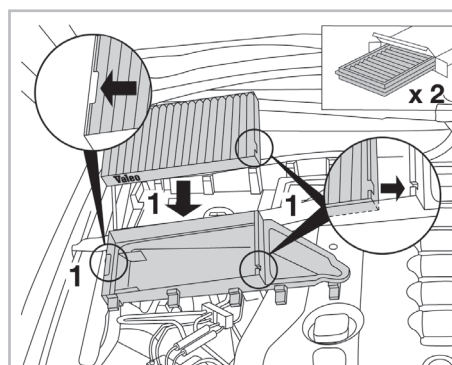

COMFORT

particle filter

FOR
BMW

SERIES 5 (E60/61) A/C+/- (08/03 >) / SERIES 6 (E63/64) A/C+/- (09/03 >)

698863

FH906

PA

WANT TO
KNOW MORE?