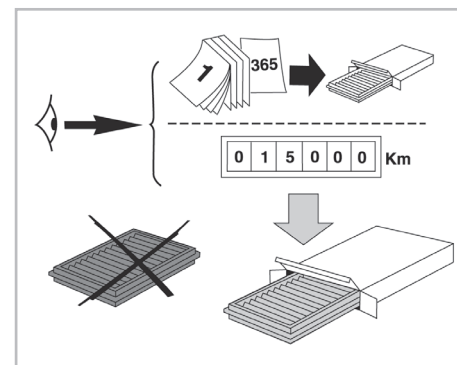

COMFORT

particle filter

FOR
BMW

SERIES 5 (E60/61) A/C+/- (08/03 >) / SERIES 6 (E63/64) A/C+/- (09/03 >)

698863

FH906

PA

WANT TO
KNOW MORE?