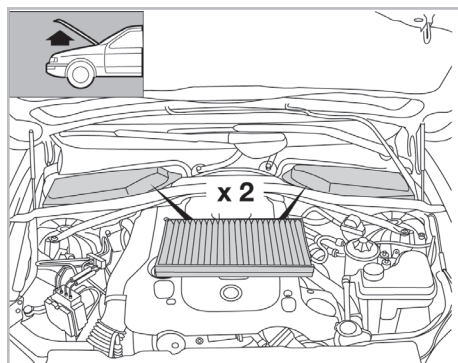

COMFORT

particle filter

FOR
BMW

SERIES 5 (E60/61) A/C+/- (08/03 >) / SERIES 6 (E63/64) A/C+/- (09/03 >)

698863

FH906

PA

WANT TO
KNOW MORE?