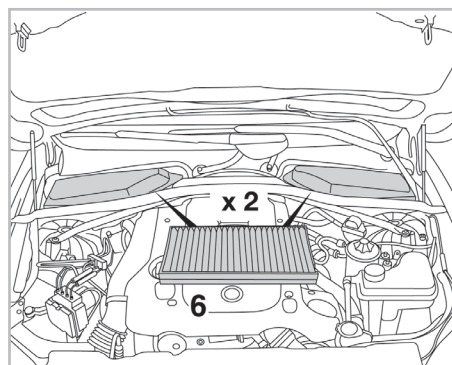

COMFORT

particle filter

FOR
BMW

SERIES 5 (E60/61) A/C+/- (08/03 >) / SERIES 6 (E63/64) A/C+/- (09/03 >)

698863

FH906

PA

WANT TO
KNOW MORE?