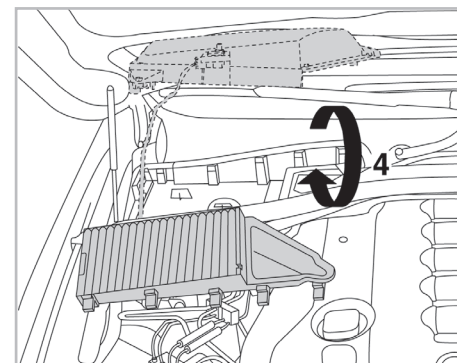

COMFORT

particle filter

FOR
BMW

SERIES 5 (E60/61) A/C+/- (08/03 >) / SERIES 6 (E63/64) A/C+/- (09/03 >)

698863

FH906

PA

WANT TO
KNOW MORE?