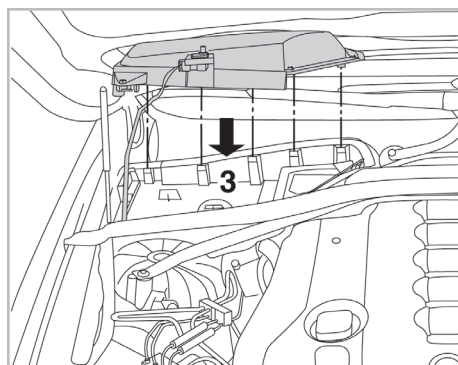

COMFORT

particle filter

FOR
BMW

SERIES 5 (E60/61) A/C+/- (08/03 >) / SERIES 6 (E63/64) A/C+/- (09/03 >)

698863

FH906

PA

WANT TO
KNOW MORE?