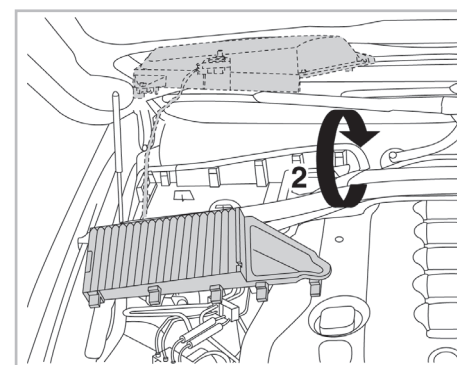

COMFORT

particle filter

FOR
BMW

SERIES 5 (E60/61) A/C+/- (08/03 >) / SERIES 6 (E63/64) A/C+/- (09/03 >)

698863

FH906

PA

WANT TO
KNOW MORE?