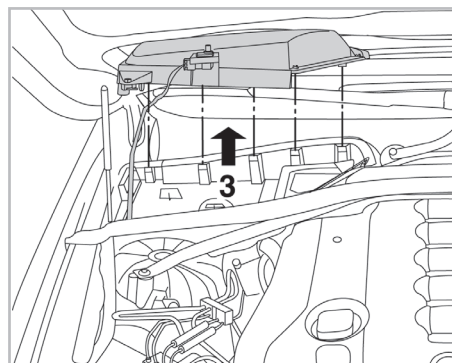

COMFORT

particle filter

FOR
BMW

SERIES 5 (E60/61) A/C+/- (08/03 >) / SERIES 6 (E63/64) A/C+/- (09/03 >)

698863

FH906

PA

WANT TO
KNOW MORE?