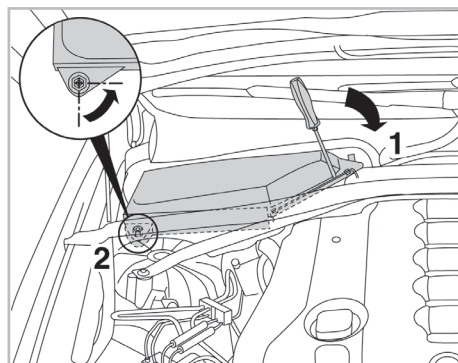

COMFORT

particle filter

FOR
BMW

SERIES 5 (E60/61) A/C+/- (08/03 >) / SERIES 6 (E63/64) A/C+/- (09/03 >)

698863

FH906

PA

WANT TO
KNOW MORE?