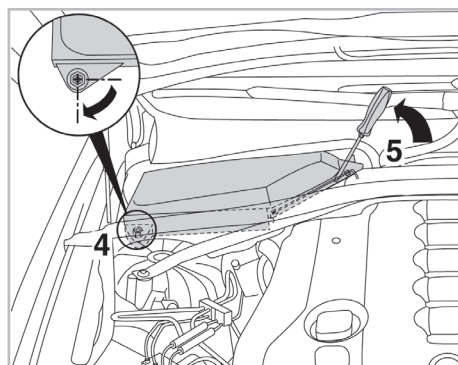

COMFORT

particle filter

FOR
BMW

SERIES 5 (E60/61) A/C+/- (08/03 >) / SERIES 6 (E63/64) A/C+/- (09/03 >)

698863

FH906

PA

WANT TO
KNOW MORE?