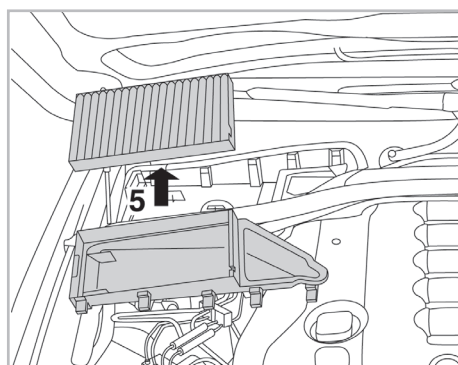

COMFORT

particle filter

FOR
BMW

SERIES 5 (E60/61) A/C+/- (08/03 >) / SERIES 6 (E63/64) A/C+/- (09/03 >)

698863

FH906

PA

WANT TO
KNOW MORE?